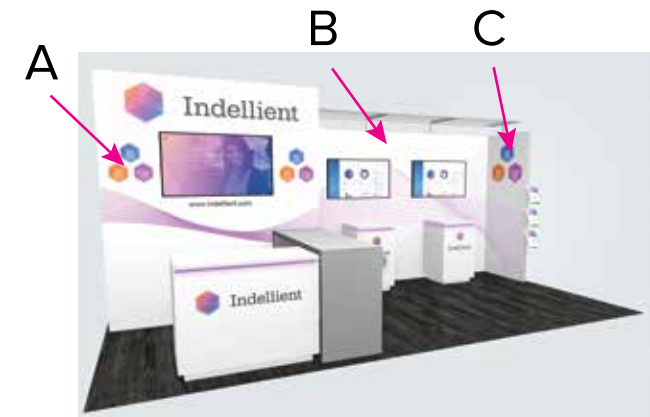

## Graphic Template 10 x 20 Inline Exhibit Back Wall - SEG Graphics

NOTE: All Raster Art (jpg, tiff, psd, png, etc.) must be at least 100 dpi at print size.

## Graphic Template 10 x 20 Inline Exhibit Reception Counter & Workstations - Graphics

NOTE: All Raster Art (jpg, tiff,psd, png, etc.) must be at least 100 dpi at print size.