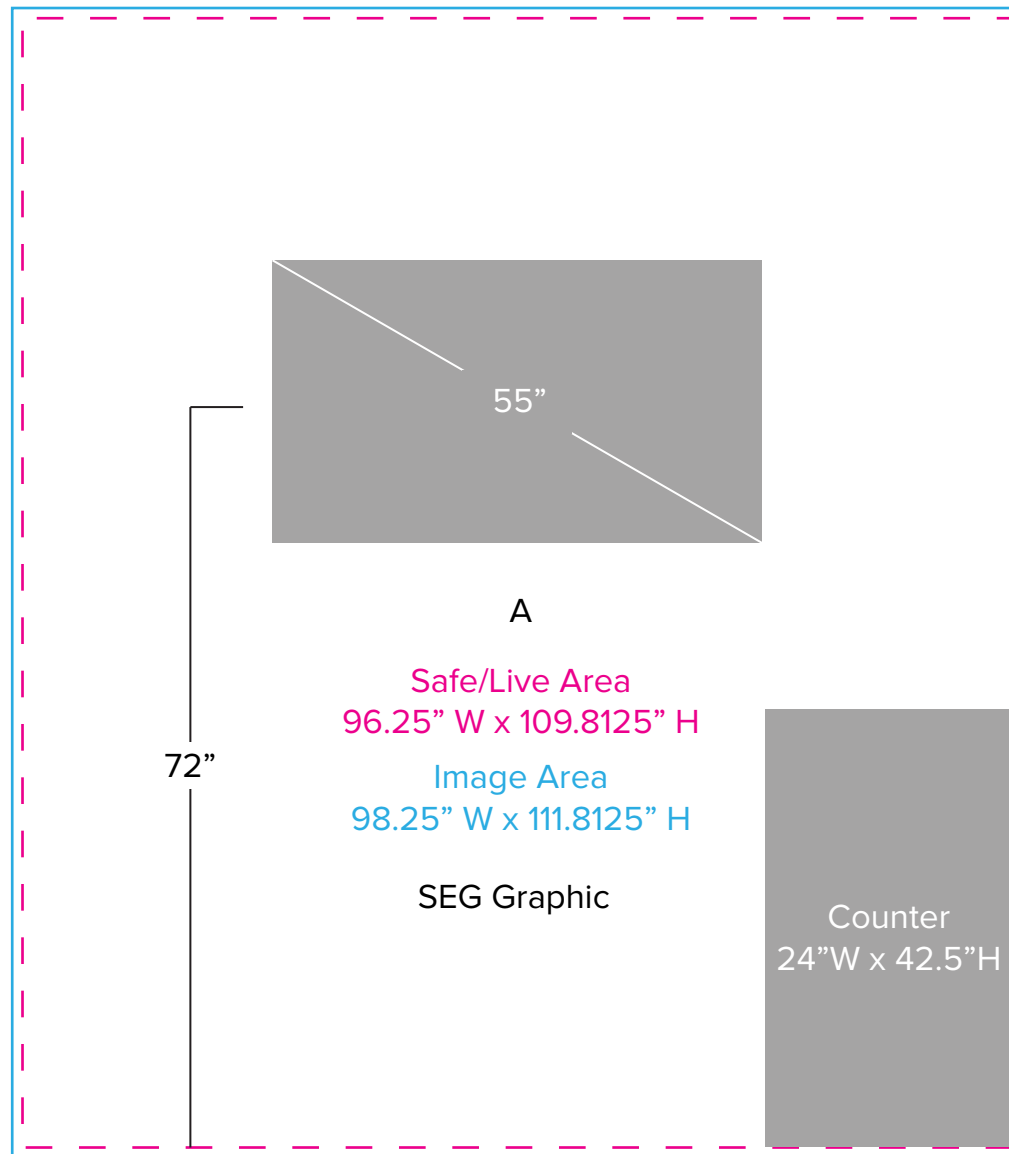

## Graphic Template 10 x 20 Inline Exhibit Back Wall - SEG Graphics

NOTE: All Raster Art (jpg, tiff, psd, png, etc.) must be at least 100 dpi at print size.

## Graphic Template 10 x 20 Inline Exhibit Reception Counter & Workstations - Graphics

NOTE: All Raster Art (jpg, tiff,psd, png, etc.) must be at least 100 dpi at print size.