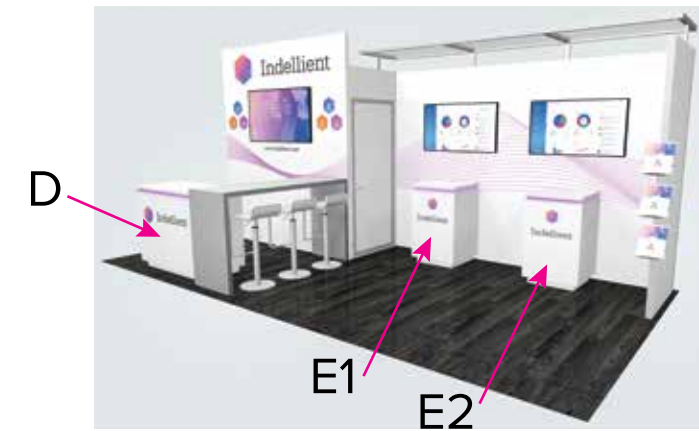

## Graphic Template 10 x 20 Inline Exhibit Back Wall - SEG Graphics

NOTE: All Raster Art (jpg, tiff, psd, png, etc.) must be at least 100 dpi at print size.

## Graphic Template 10 x 20 Inline Exhibit Reception Counter & Workstations - Graphics

NOTE: All Raster Art (jpg, tiff,psd, png, etc.) must be at least 100 dpi at print size.