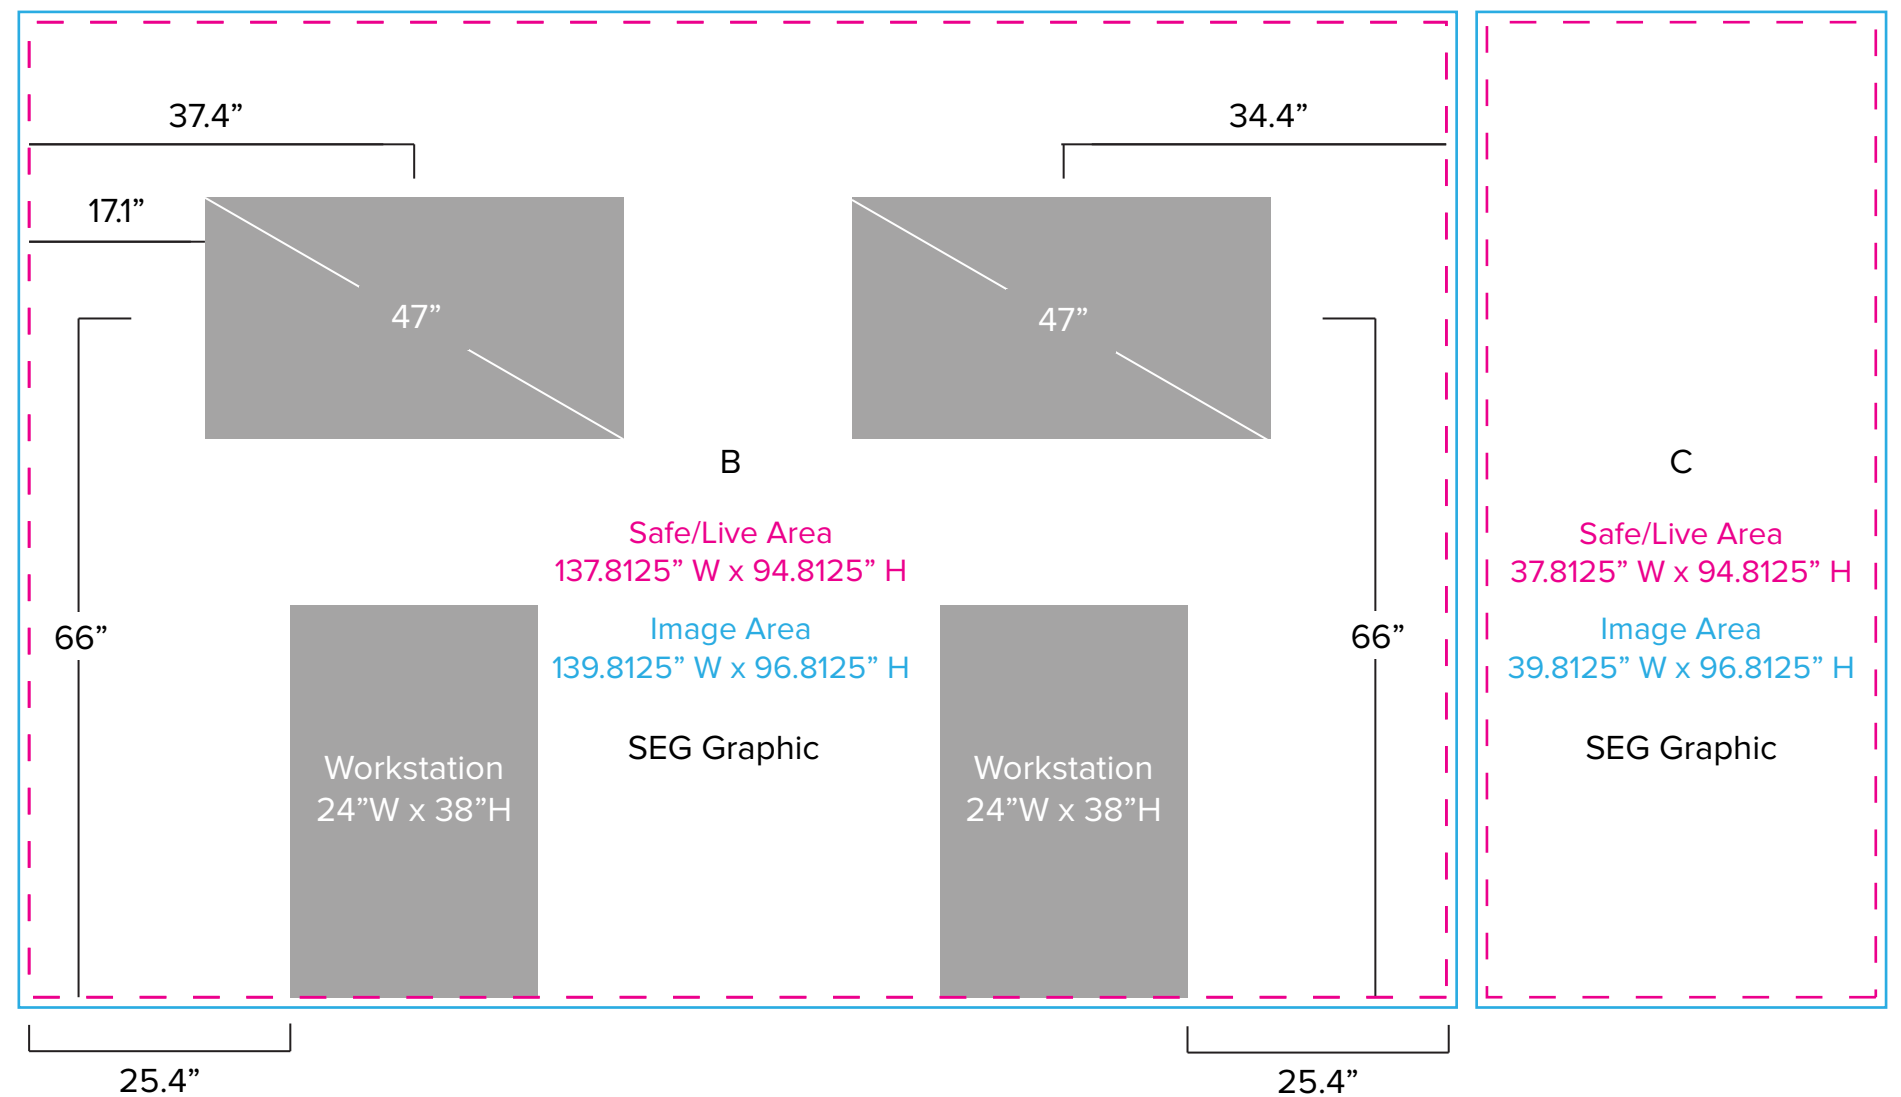

## Graphic Template 10 x 20 Inline Exhibit Back Wall - SEG Graphics

NOTE: All Raster Art (jpg, tiff, psd, png, etc.) must be at least 100 dpi at print size.

## Graphic Template 10 x 20 Inline Exhibit Reception Counter & Workstations - Graphics

NOTE: All Raster Art (jpg, tiff,psd, png, etc.) must be at least 100 dpi at print size.